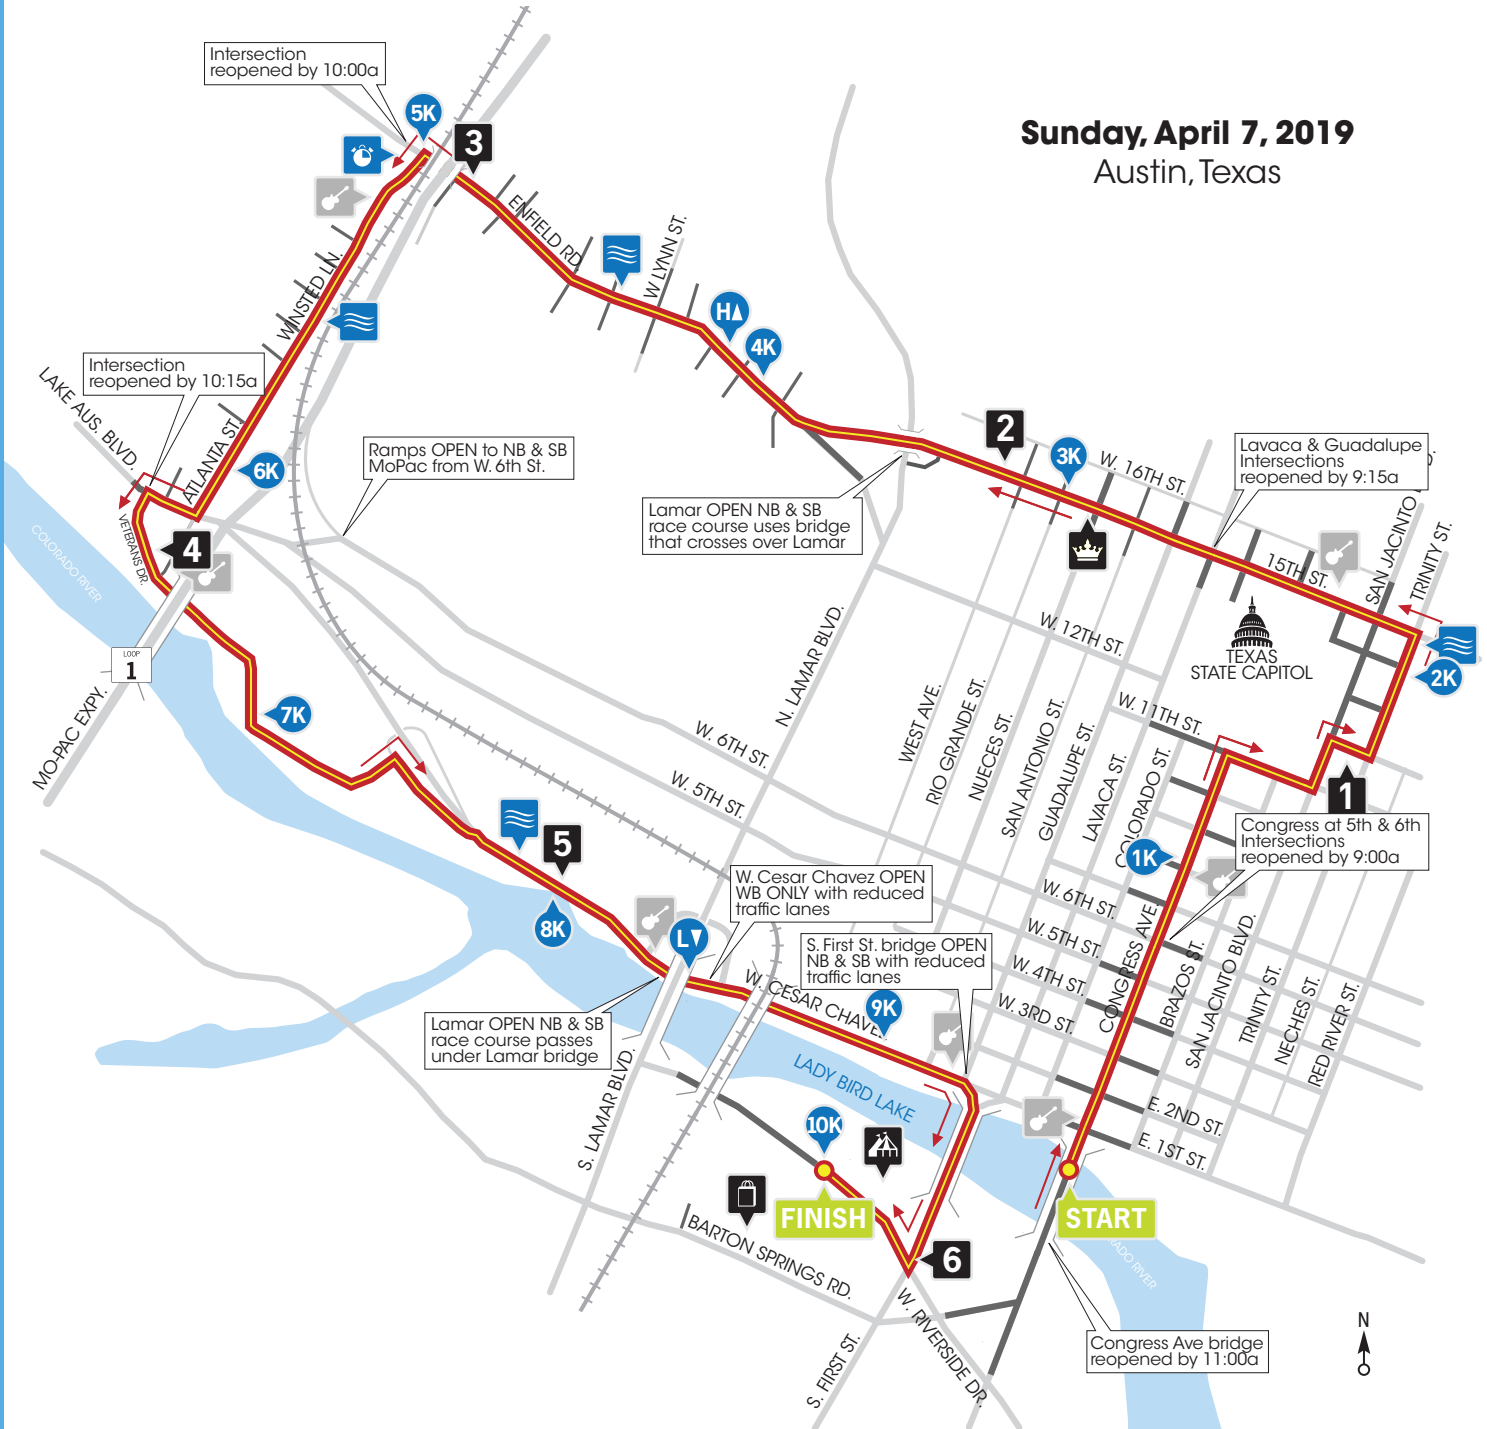

**Sunday, April 7, 2019**  
Austin, Texas

MAP: CAP10K.COM

RACE DAY: 3-1-1

- Race Course
- Race Direction
- Side St. Closed
- Mile Marker
- Expo/Package Pick-up
- Finish Line Festival
- Aid Station
- Split Timing
- Kilometer Marker
- Elevation High/Low
- King/Queen of the Hill
- Live Music

Distance: 10,000 meters (6.2 mi.)

Elevation: Start 438' & Finish 441'

Start Time: 8:00 a.m.

Avg. Race-day Temperature: 77°F High & 53°F Low

2017 Attendance: 23,265

42nd Annual